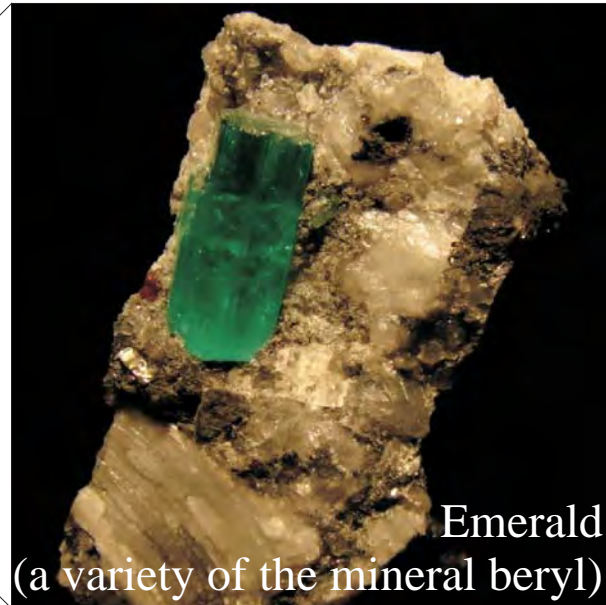

Beryllium

Beryllium

Be

4

9,0122

1,5

[He] 2s²

Beryllium

derives from the Greek
"berullos", a blue-green spar.
Spar is a type of crystal.

Alkali Earth
Metal

Alkali Earth
Metal

Emerald
(a variety of the mineral beryl)

Solid

Steel-grey, strong,
lightweight, brittle.

Sr ³⁸

87,628

1,0

[Kr] 5s²

Strontium

is named after the mineral "Strontianite", which was named after the town "Strontian" in Scotland.

Alkali Earth Metal

Alkali Earth Metal

**Alkali Earth
Metal**

Luminous paint with Radium

Solid

Silvery-white,
metallic, radioactive.

Used in self-
luminous paints for
watches, nuclear
panels, clocks, and
instrument dials..