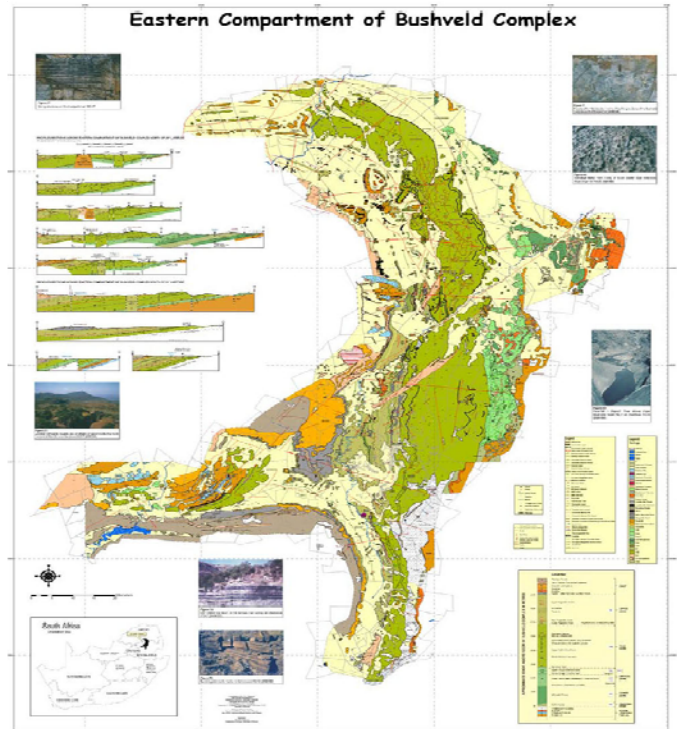

**Business Enterprises at University of Pretoria (Pty) Ltd (BE at UP) offers a 1:50,000 scale digital Bushveld map - available for one of SA's major mining areas for the first time**

The map is of use to all geologists involved with mining and exploration in the eastern Bushveld area. It covers the Eastern limb of the Bushveld Complex (amounting to ~15 1:50,000 map sheets) and is available for what is one of SA's major mining areas for the first time.

Considerable detail is supplied on the rock succession within the Main Zone, Rustenburg Suite, Bushveld Complex.

This map was developed by Dr. Tom Molyneux, an honorary member of the University of Pretoria staff. Dr Molyneux has spent much of his professional life in the eastern Bushveld Complex, working in various guises, and completed this set of maps in 2009.

**Benefit:**

An accurate digital map which can be fully interfaced with a company's own field and mine scale maps; accompanied by a set of geological profiles and a short booklet.

The map is fully electronic and comes in ArcMap format on a CD.