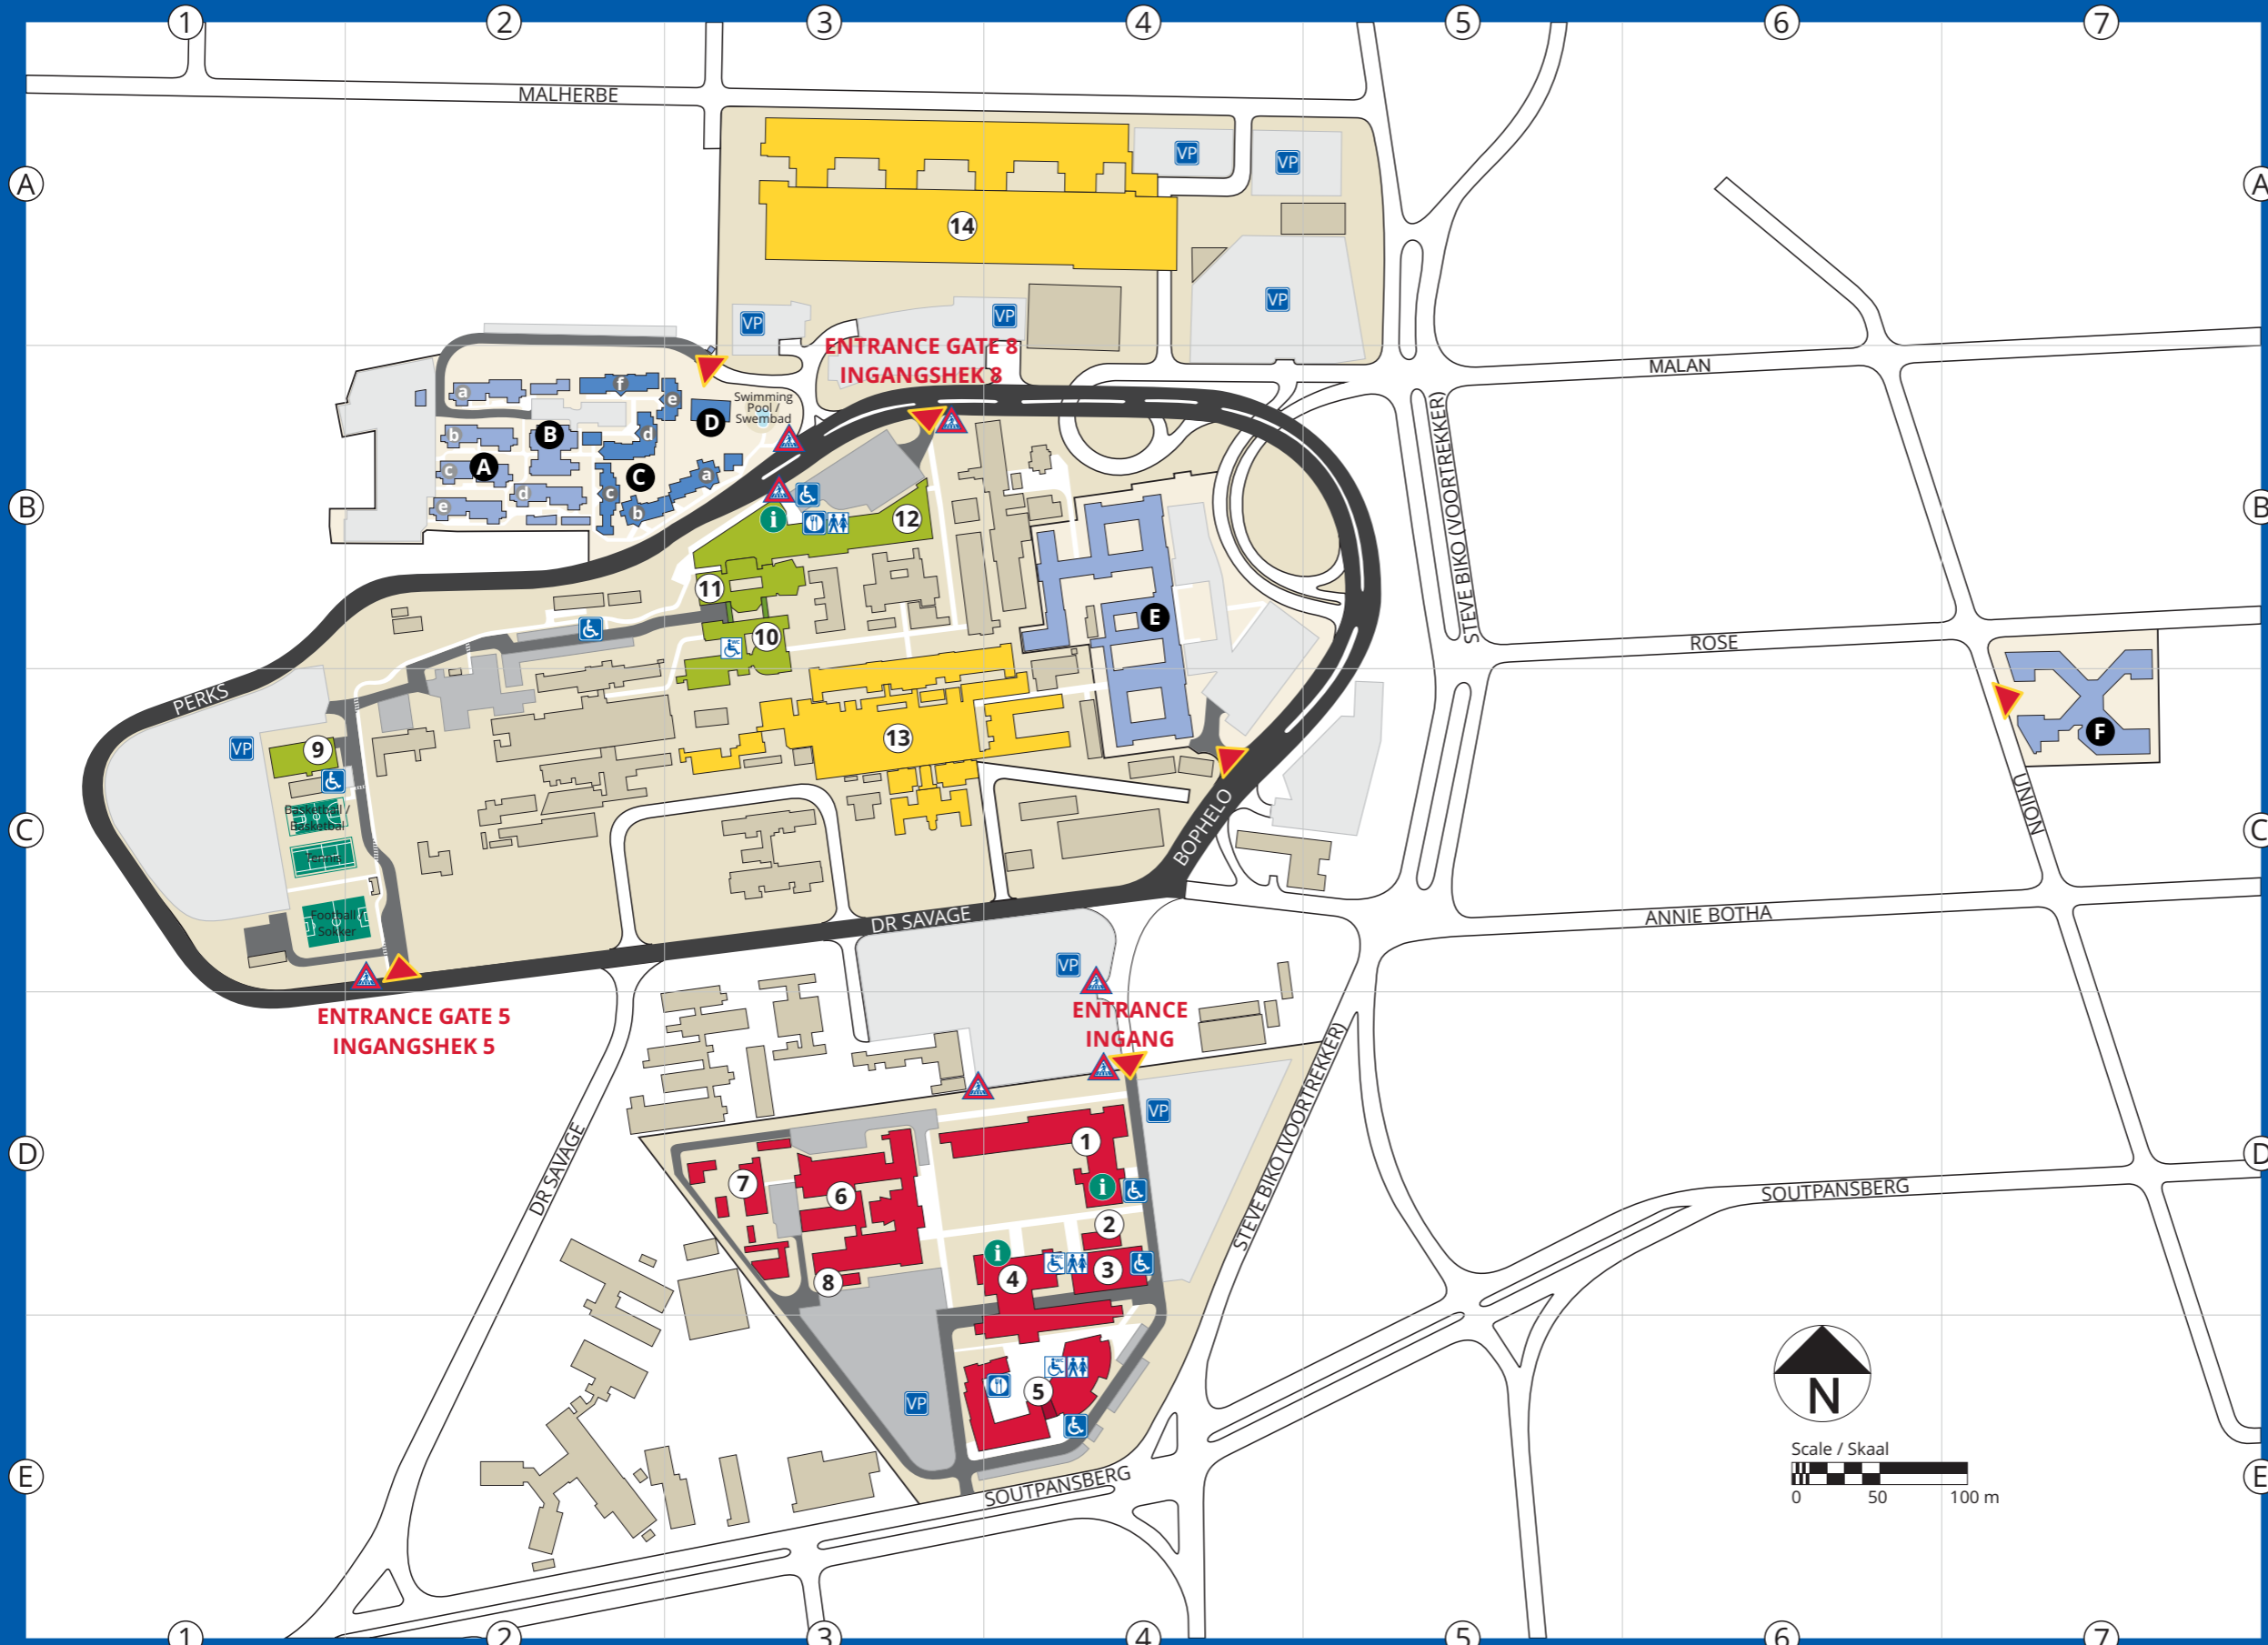

Prinshof Campus / Prinshofkampus / Khamphase ya Prinshof S 25° 43' 57" E 28° 12' 10"

UNIVERSITEIT VAN PRETORIA
UNIVERSITY OF PRETORIA
YUNIBESITHI YA PRETORIA

- 1** UP Buildings
UP-geboue
- A** UP Residences / Accommodation
UP-koshuise / Akkommodasie
- Other Buildings
Ander Geboue
- Ring Road
Ringpad
- Walkways
Voetpaie
- Roads
Paaie
- Parking
Parkering
- VP Visitors' Parking
Besoekersparkering
- ♿ Parking for Disabled Persons
Parkering vir Gestremde Persone
- Student Parking
Studenteparkering
- Sports Fields
Sportvelde
- ▶ Vehicle Access
Voertuigtoegang
- ♿ Pedestrian Entry
Voetgangertoegang
- i UP Information Desk
UP-inligtingstoonbank
- ♿ Public Toilets
Openbare Toilette
- ♿ Toilets for Disabled Persons
Toilette vir Gestremde Persone
- 🛒 Retail and Dining Facilities
Kleinhandel- en Eetfasiliteite

BUILDINGS		GEBOU		RESIDENCES / ACCOMMODATION		KOSHUISE / AKKOMMODASIE	
7	Animal Laboratory	D3	8 BSL 3 Laboratory	A3	14 Steve Biko Academic Hospital	C	Olympus Blok A tot F
4	Basic Medical Sciences (BMS)	D4	12 Health Sciences Building	D3	13 Tshwane District Hospital	B4	Olympus Residence Hall
		D3	11 HW Snyman North	D4	5 Tswelopele Building	C7	A Tuks Bophelong Blok A tot E
		B3	9 Occupational Therapy Construction Unit	C1	3 Prinshof IT Test Laboratory		
		D3	1 Hospital vir Tand- en Mondheekunde	D4	6 Patologiegebou	C3	Olympus Blok A tot F
		D3	11 HW Snyman Noord	B3	3 Prinshof IT Toets-laboratorium	E4	E Curlitzia-dameskoshuis
		B3	10 HW Snyman Suid	B3	12 Steve Biko Akademiese Hospitaal	B4	D Olympus-koshuisontspanningsaal
				D3	12 Tshwane-distrikshospitaal	C7	A Tuks Bophelong Blok A tot E
				D4	12 Tswelopele-gebou		
				A3	2 Woonstelle vir Internasionale Studente		