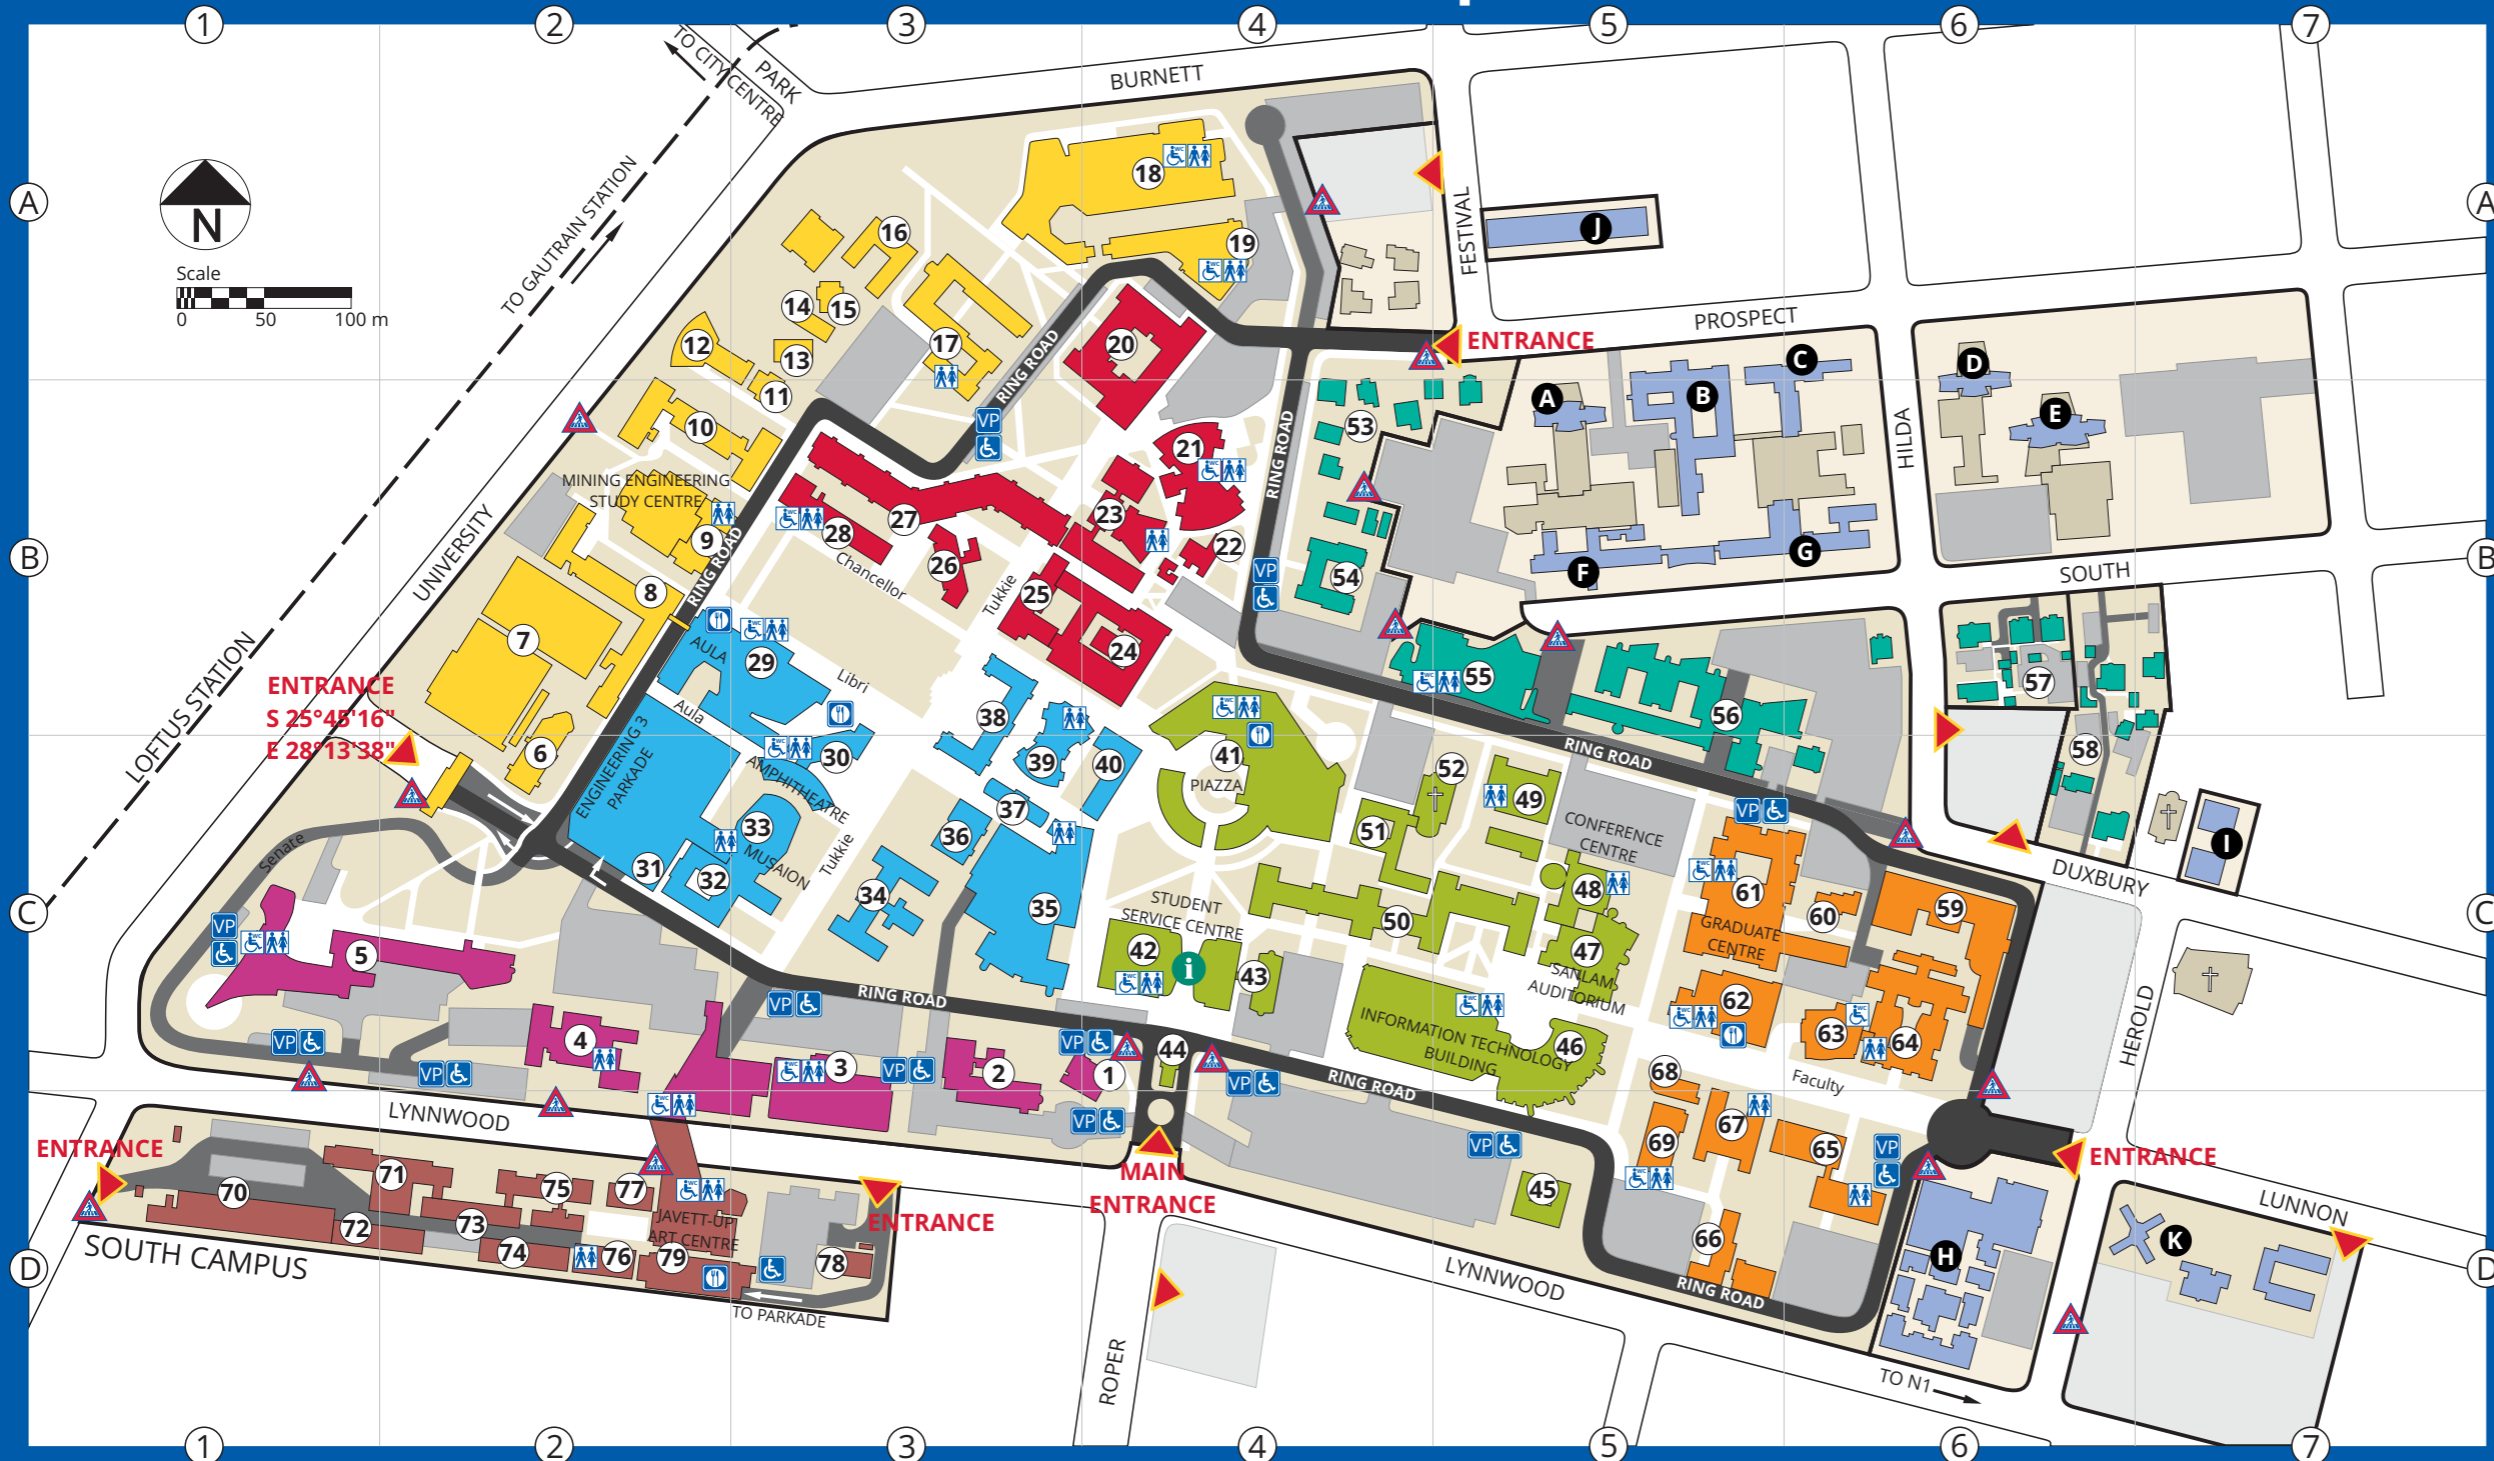

Hatfield Campus - S 25° 45' 22" E 28° 13' 52"

UNIVERSITEIT VAN PRETORIA
UNIVERSITY OF PRETORIA
YUNIBESITHI YA PRETORIA

- 1 UP Buildings
- A UP Residences / Accommodation
- Other Buildings
- Ring Road
- Walkways
- Roads
- Parking
- VP Visitors' Parking
- ♿ Parking for Disabled Persons
- Student Parking
- ▶ Vehicle Access
- ▲ Pedestrian Entry
- i UP Information Desk
- ♿ Public Toilets
- ♿ Toilets for Disabled Persons
- 🛒 Retail and Dining Facilities