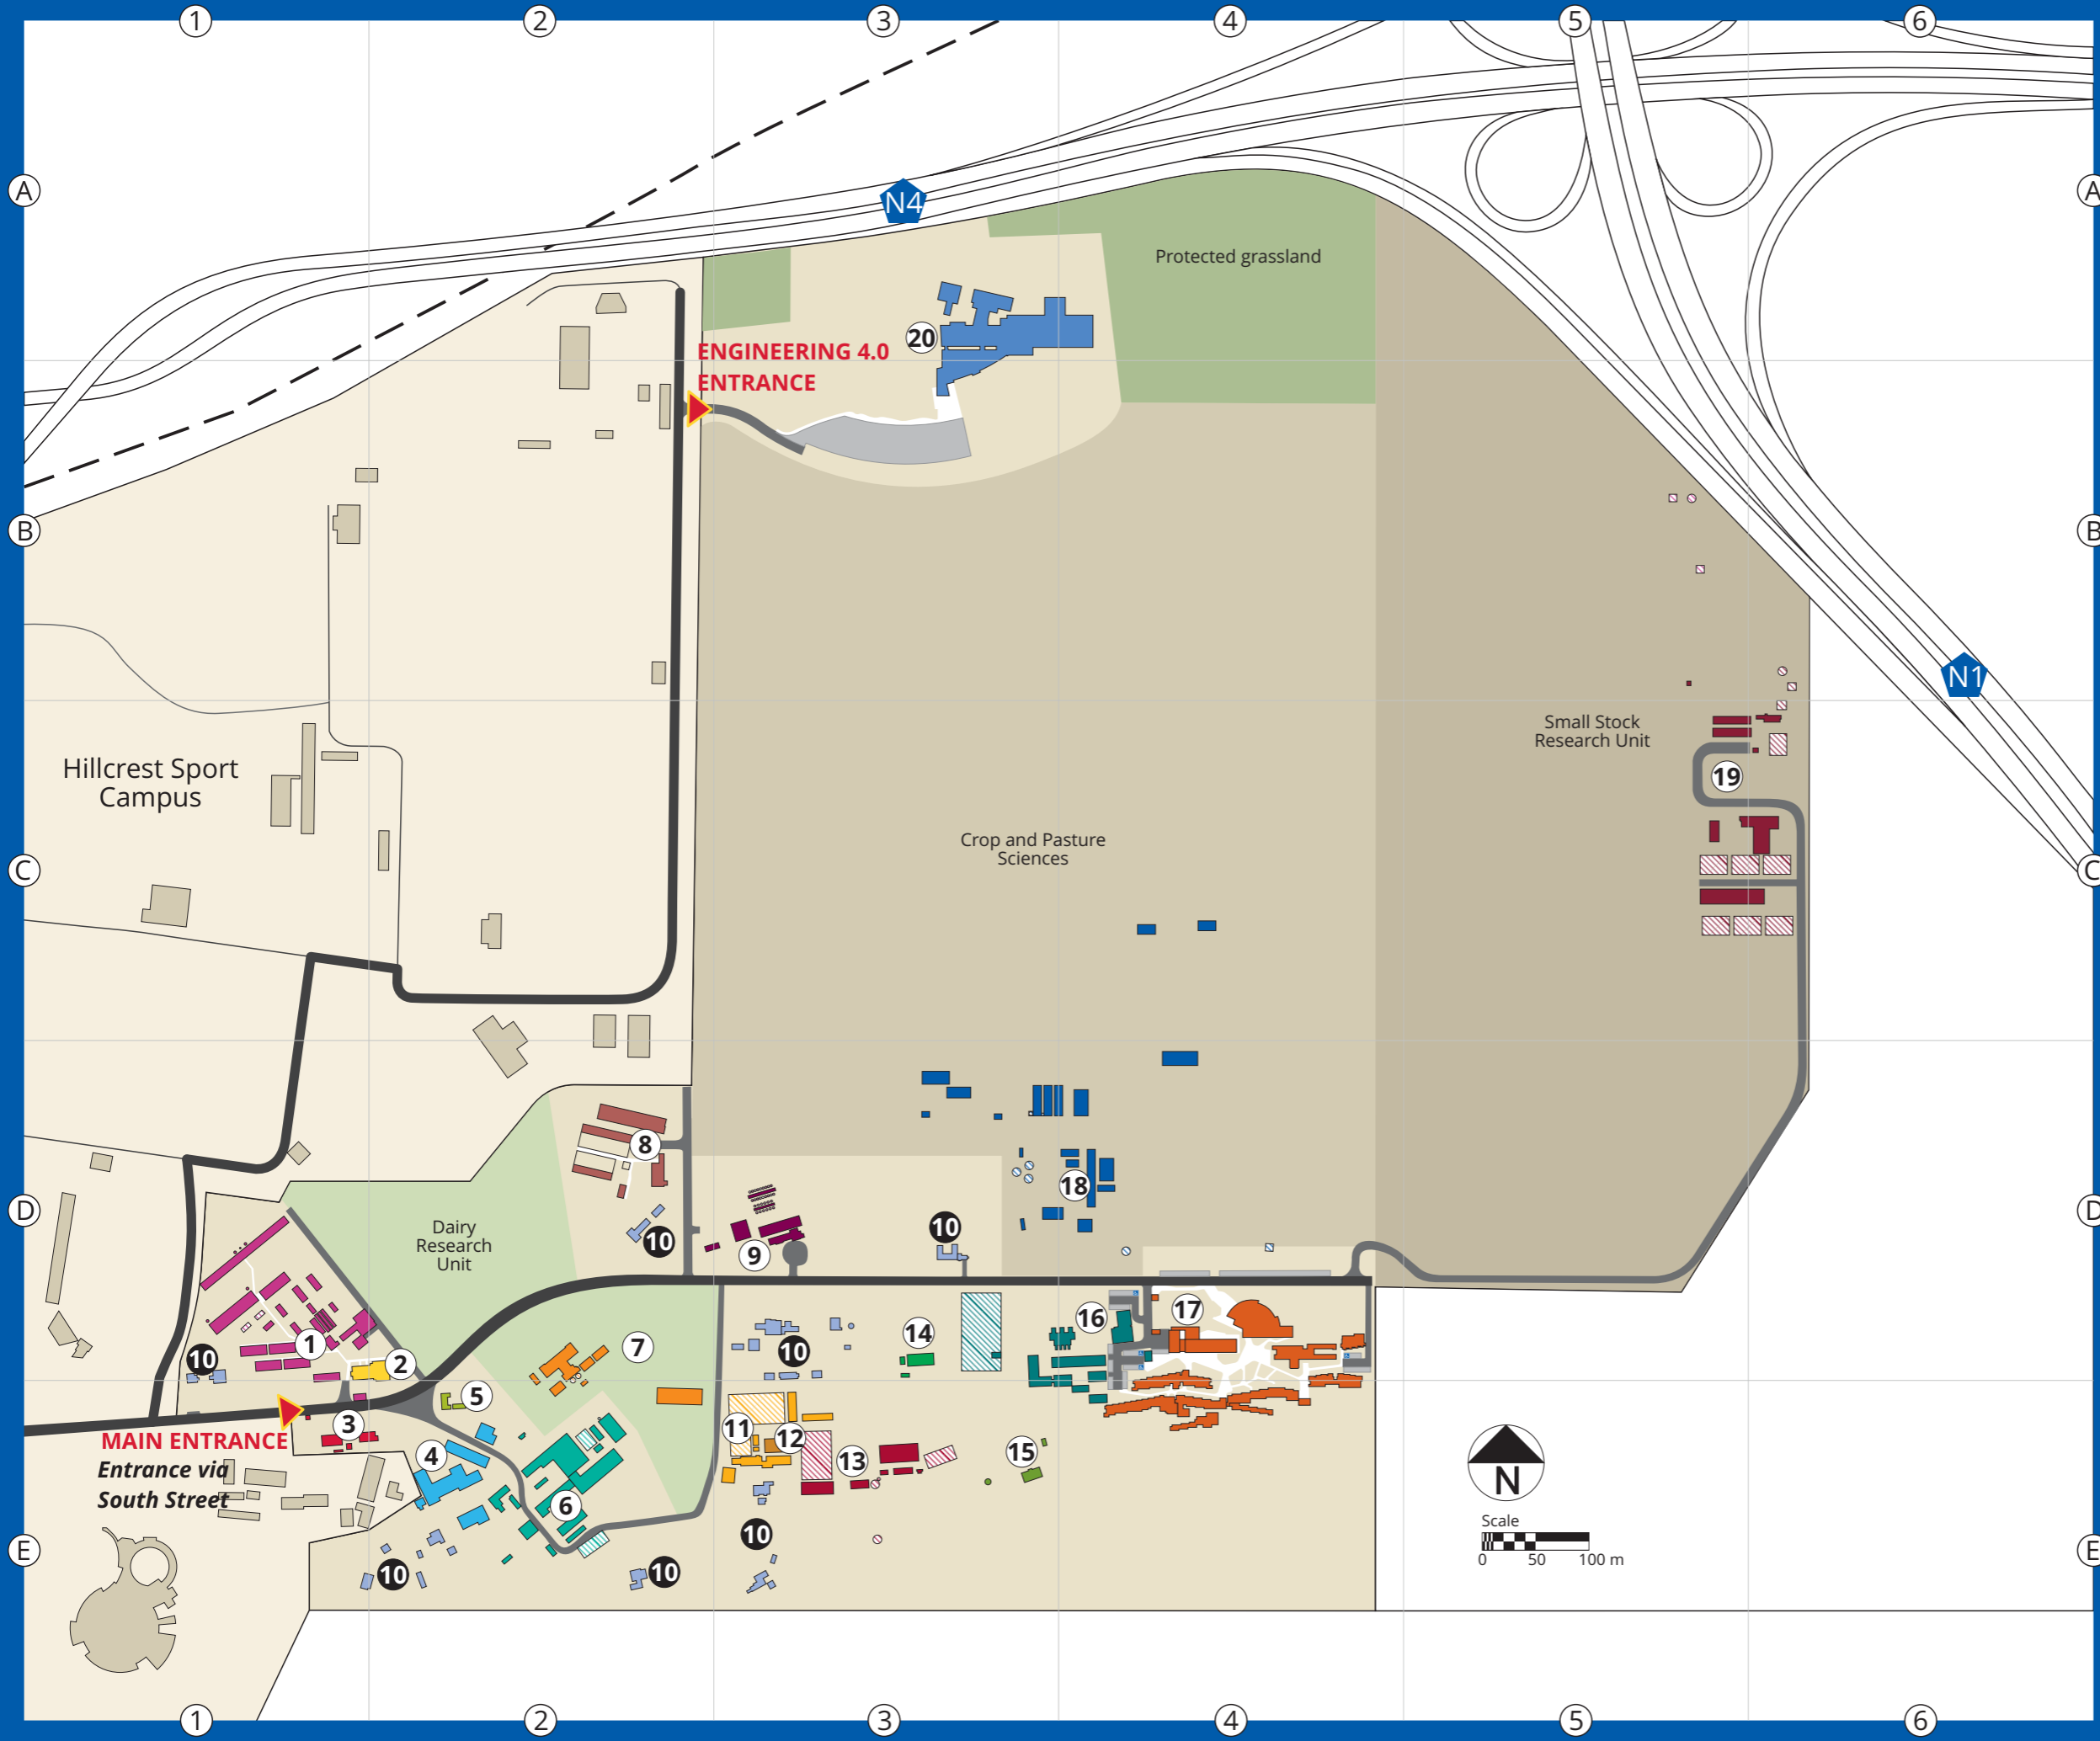

Innovation Africa @ UP - S 25° 45' 09" E 28° 15' 05"

UNIVERSITEIT VAN PRETORIA
UNIVERSITY OF PRETORIA
YUNIBESITHI YA PRETORIA

- 1 UP Buildings
- 10 UP Residences / Accommodation
- Other Buildings
- Ring Road
- Walkways
- Roads
- Parking
- ♿ Parking for Disabled Persons
- ▶ Vehicle Access

BUILDINGS

3	ACGT Laboratory	E1
5	Administration offices	E2
8	Production Physiology Research Units	D2
15	Seed Science Laboratory	E3
4	Civil Engineering	E2
12	Cycad Nursery	E3
20	Engineering 4.0	A3
11	FABI	E3
6	Farm Unit	E2
18	Crop and Pasture Sciences	D4
17	Future Africa	D4
13	Horticulture	E3
7	Dairy Research Unit	D2
16	Phytotron	D4
1	Poultry Research Unit	D1
14	Recreation Facilities	D3
19	Small Stock Research Unit	C5
9	Soil Science Research Unit	D3
10	Staff and student housing	D1, D2, E2, E3
2	Animal Science	D2

Map updated June 2020
Disclaimer: While every effort has been made to ensure that the information provided on this map is current and accurate, users should not assume that this is always the case. The University of Pretoria makes no representations or warranties of any kind, whether expressed or implied, regarding the accuracy of the map. The University of Pretoria, its employees, officials, suppliers, agents and/or representatives shall not be liable for any loss or damage suffered by the user, whether direct, indirect or consequential, or for any expense of any nature whatsoever resulting directly or indirectly from reliance on the map.