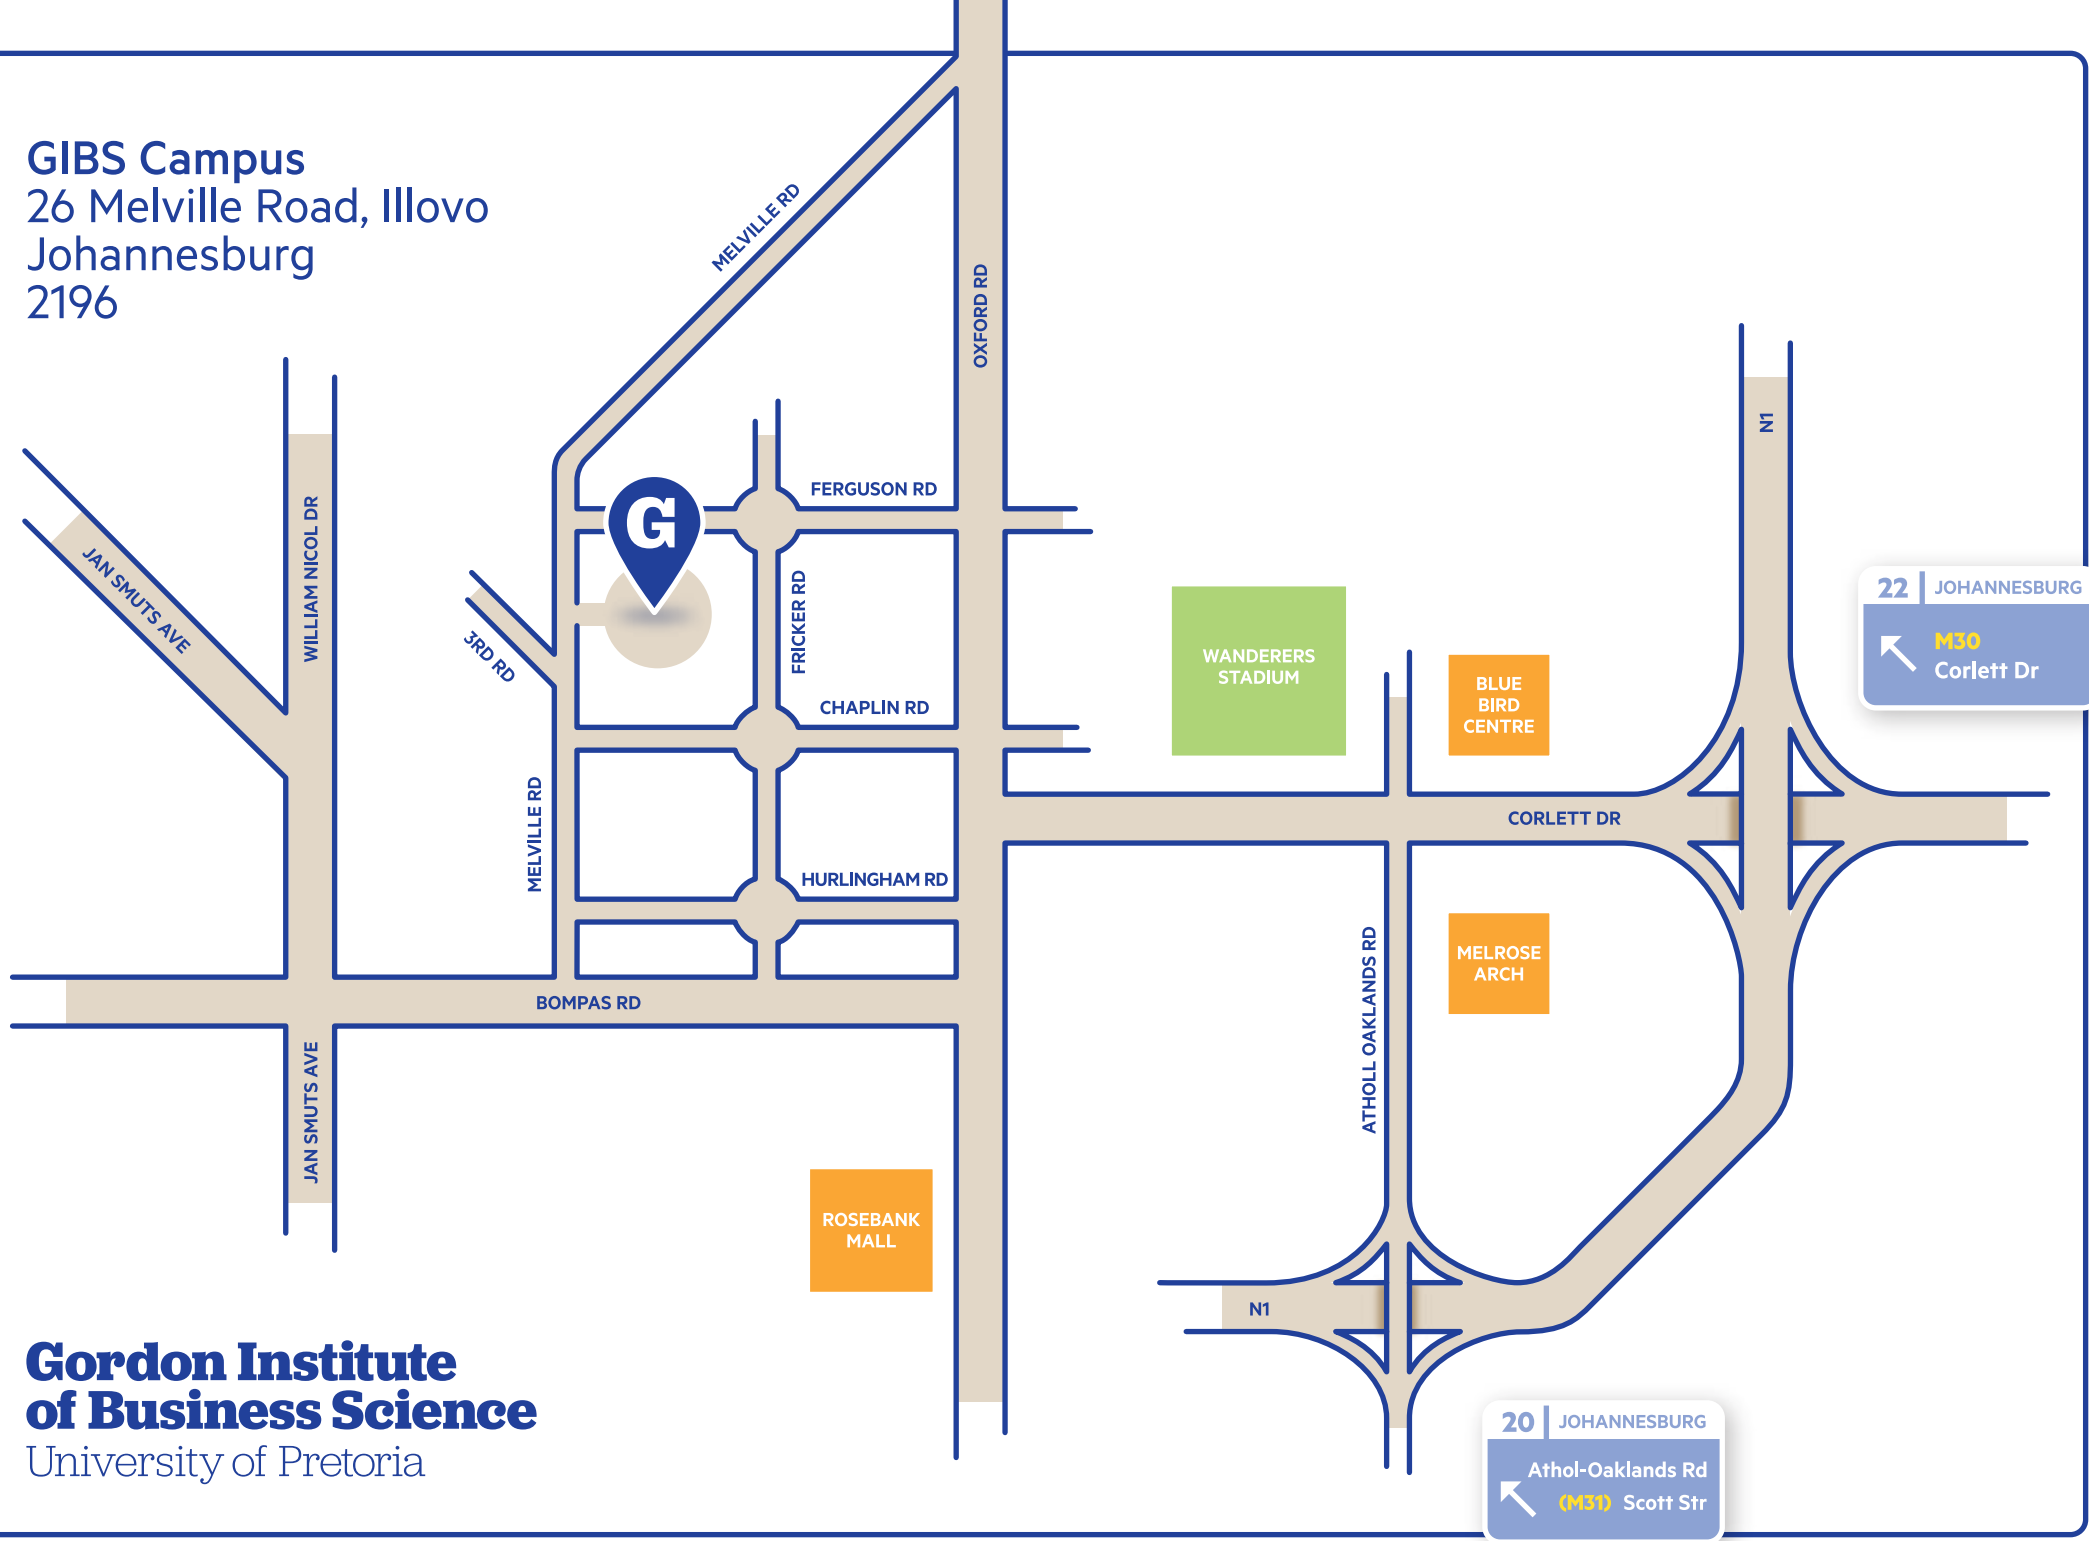

**GIBS Campus**  
26 Melville Road, Illovo  
Johannesburg  
2196

**Gordon Institute  
of Business Science**  
University of Pretoria